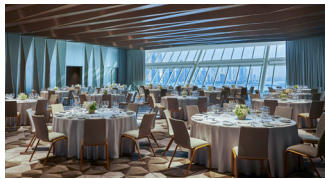

FIVE
PALM JUMEIRAH DUBAI

MEETINGS & EVENTS

MEETING ROOM	ROUND TABLES	THEATRE STYLE	CLASSROOM	BOARDROOM	U-SHAPE	RECEPTION	AFTERNOON-TINI
VISTA BALLROOM	370	420	300	80	110	450	N/A
ELEVATE 1	50	70	38	26	26	70	N/A
ELEVATE 2&3	90	120	60	32	36	140	N/A
ELEVATE 1-3	120	180	102	54	54	180	N/A
ELEVATE LOUNGE	N/A	N/A	N/A	N/A	N/A	120	60

VISTA BALLROOM

ELEVATE

ELEVATE LOUNGE

SOCIAL VENUES

VENUE	RECEPTION	INDOOR	OUTDOOR	PDR-YANG	PDR-YIN	PDR-VAULT	PDR-BOOM ROOM ROOM	PDR-MAH JONG
MAIDEN SHANGHAI	120-150	100	50	8	10	10	8	35
MAIDEN SHANGHAI ROOF TOP TERRACE	120	N/A	N/A	N/A	N/A	N/A	N/A	N/A
BLVD ON ONE	N/A	128	103	N/A	N/A	N/A	N/A	N/A
QUATTRO PASSI	N/A	98	30	N/A	N/A	N/A	N/A	N/A