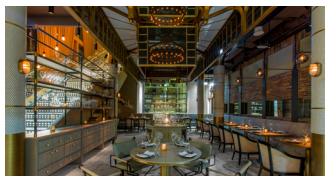

FIVE
PALM JUMEIRAH DUBAI

MEETINGS & EVENTS

MEETING ROOM	ROUND TABLES	THEATRE STYLE	CLASSROOM	BOARDROOM	U-SHAPE	RECEPTION	AFTERNOON-TINI
VISTA BALLROOM	370	420	300	80	110	450	N/A
ELEVATE 1	50	70	38	26	26	70	N/A
ELEVATE 2&3	90	120	60	32	36	140	N/A
ELEVATE 1-3	120	180	102	54	54	180	N/A
ELEVATE LOUNGE	N/A	N/A	N/A	N/A	N/A	120	60

VISTA BALLROOM

ELEVATE

ELEVATE LOUNGE

SOCIAL VENUES

VENUE	RECEPTION	INDOOR	OUTDOOR	PDR-YANG	PDR-YIN	PDR-VAULT	PDR-BOOM ROOM ROOM	PDR-MAH JONG
MAIDEN SHANGHAI	120-150	100	50	8	10	10	8	35
MAIDEN SHANGHAI ROOF TOP TERRACE	120	N/A	N/A	N/A	N/A	N/A	N/A	N/A
BLVD ON ONE	N/A	128	103	N/A	N/A	N/A	N/A	N/A
QUATTRO PASSI	N/A	98	30	N/A	N/A	N/A	N/A	N/A